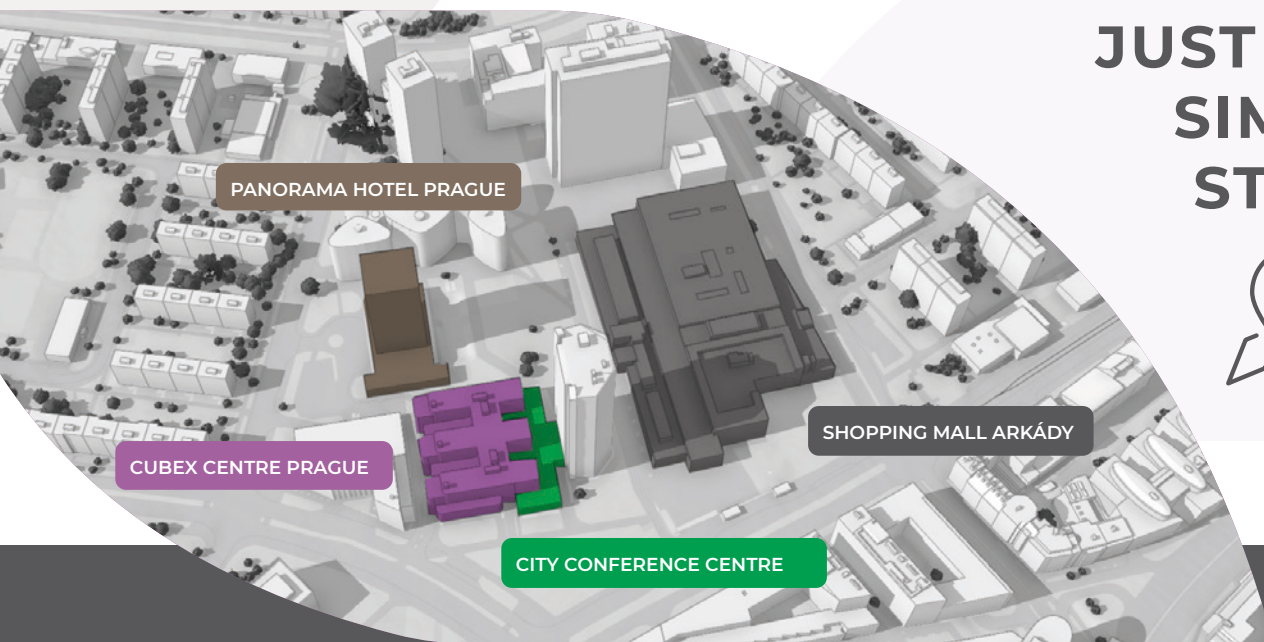

PRAGUE EVENT HUB

PANORAMA HOTEL
PRAGUE

Welcome to Prague Event Hub

Prague Event Hub is a unique partnership among **Cubex Centre Prague**, **City Conference Centre**, and **Panorama Hotel Prague**, created to provide a seamless solution for your conferences, corporate events, and social gatherings in the vibrant area of Pankrác, Prague

This collaboration offers you comfortable accommodation, multifunctional spaces equipped with the latest technologies, and comprehensive conference services – all in one location.

Organize socially responsible events in a modern and eco-friendly environment, proudly certified with LEED Platinum. With excellent transport access, and a wide range of services available in the area, you are guaranteed the utmost comfort and professional support for any event.

JUST A FEW SIMPLE STEPS

CAPACITIES OF PRAGUE EVENT HUB

TOTAL CAPACITY OF HALL
2 112 PAX
THEATER SET-UP

LARGEST HALL
1 000 PAX
THEATER SET-UP

NUMBER OF HALLS
20

EXHIBITION SPACE
2 152 M²

NUMBER OF ROOMS
441